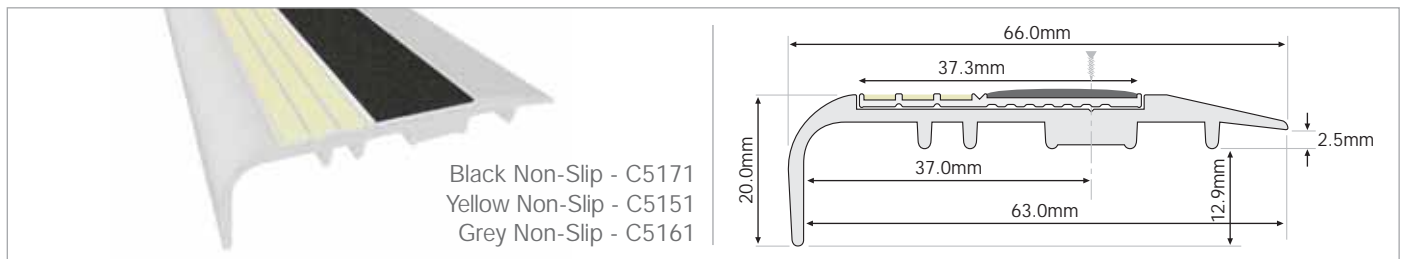

FLAT NOSINGS

Black Non-Slip - F4171
 Yellow Non-Slip - F4151
 Grey Non-Slip - F4161

F5101

Black Non-Slip - F6171
 Yellow Non-Slip - F6151
 Grey Non-Slip - F6161

Black Non-Slip - F7171
 Yellow Non-Slip - F7151
 Grey Non-Slip - F7161
 Titania Non-Slip - F7131

Black Non-Slip - FA7171
 Yellow Non-Slip - FA7151
 Grey Non-Slip - FA7161

Black Non-Slip - F7170
 Yellow Non-Slip - F7150
 Grey Non-Slip - F7160
 Titania Non-Slip - F7130

CARPET NOSINGS

THRESHOLDS

HANDRAIL STRIPS