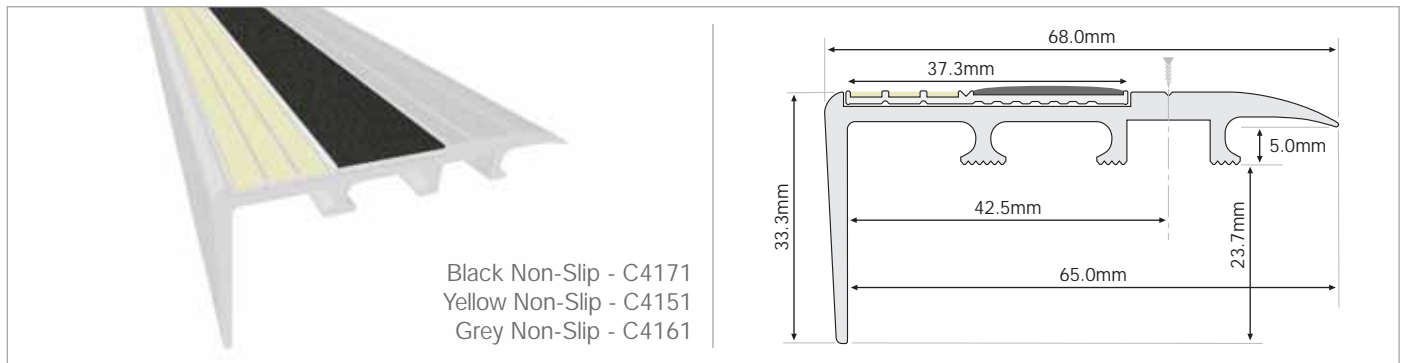

FLAT NOSINGS

Black Non-Slip - F4171
 Yellow Non-Slip - F4151
 Grey Non-Slip - F4161

F5101

Black Non-Slip - F6171
 Yellow Non-Slip - F6151
 Grey Non-Slip - F6161

Black Non-Slip - F7171
 Yellow Non-Slip - F7151
 Grey Non-Slip - F7161
 Titania Non-Slip - F7131

Black Non-Slip - FA7171
 Yellow Non-Slip - FA7151
 Grey Non-Slip - FA7161

Black Non-Slip - F7170
 Yellow Non-Slip - F7150
 Grey Non-Slip - F7160
 Titania Non-Slip - F7130

CARPET NOSINGS

THRESHOLDS

HANDRAIL STRIPS